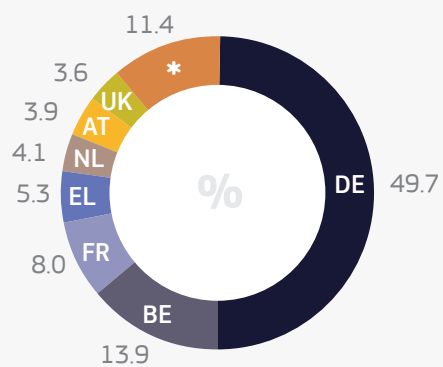

### WORKERS POSTED TO BULGARIA

**3,325**

0.2%

**23rd**

Bulgaria is the twenty-third EU country per number of received posted workers

### WORKERS POSTED FROM BULGARIA<sup>1</sup>

**15,839**

0.8%

**20th**

Bulgaria is the twentieth EU country per number of workers posted to other Member States

### Trends on posting in Bulgaria (2010-2015)

**Main countries of origin of workers posted TO Bulgaria in 2015**

\* = others

**Main countries of destination of workers posted FROM Bulgaria in 2015**

\* = others