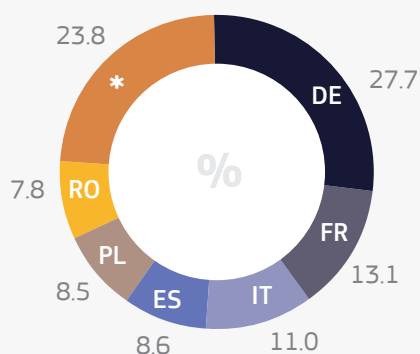

### WORKERS POSTED TO BULGARIA

**3,325**

0.2%

**23rd**

Bulgaria is the twenty-third EU country per number of received posted workers

### WORKERS POSTED FROM BULGARIA<sup>1</sup>

**15,839**

0.8%

**20th**

Bulgaria is the twentieth EU country per number of workers posted to other Member States

### Trends on posting in Bulgaria (2010-2015)

**Main countries of origin of workers posted TO Bulgaria in 2015**

\* = others

**Main countries of destination of workers posted FROM Bulgaria in 2015**

\* = others