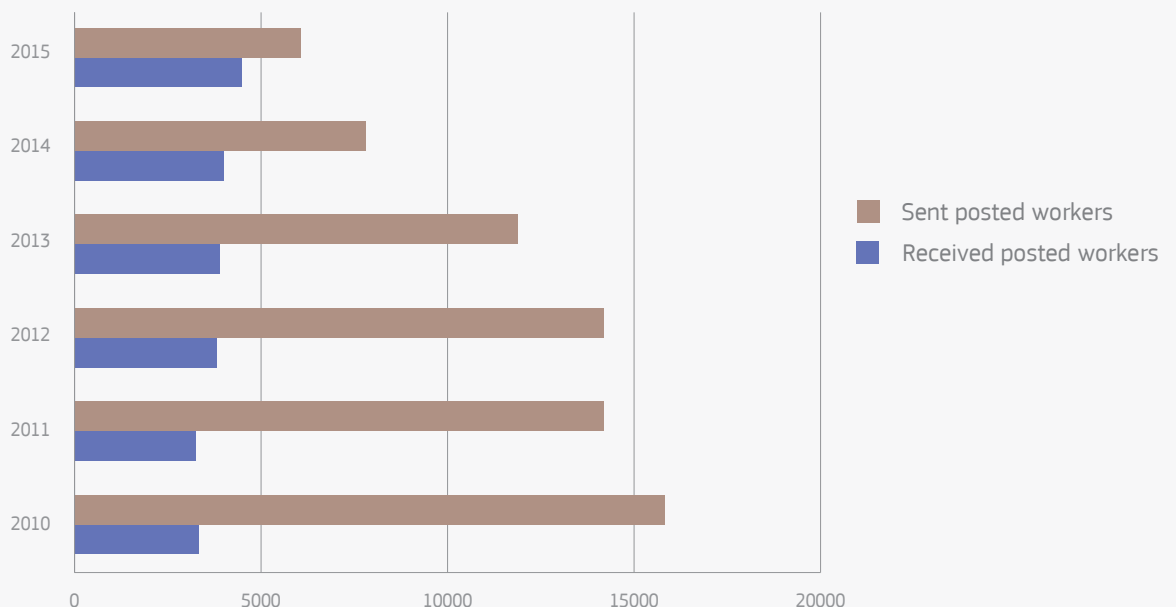

### WORKERS POSTED TO BULGARIA

**3,325**

0.2%

**23rd**

Bulgaria is the twenty-third EU country per number of received posted workers

### WORKERS POSTED FROM BULGARIA<sup>1</sup>

**15,839**

0.8%

**20th**

Bulgaria is the twentieth EU country per number of workers posted to other Member States

### Trends on posting in Bulgaria (2010-2015)

**Main countries of origin of workers posted TO Bulgaria in 2015**

\* = others

**Main countries of destination of workers posted FROM Bulgaria in 2015**

\* = others