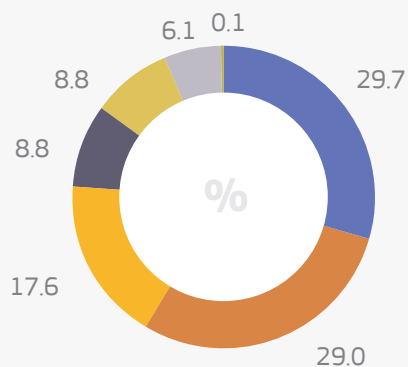

Main sectors of employment of workers posted TO Bulgaria in 2015

- Industry
- Construction
- Other services
- Personal
- Business
- Transport
- Agriculture

✘ No data available for *Main sectors of employment of workers posted FROM Bulgaria in 2015*

¹ These figures include data on workers posted to one and to multiple Member States